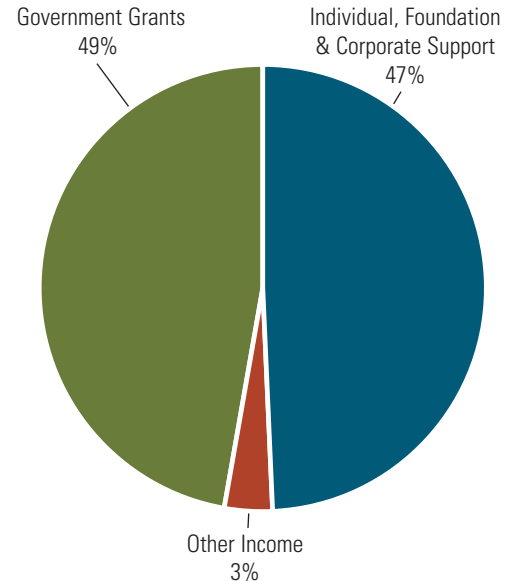

Where the Money Comes From

Where Your Money Goes

More than 85 cents of every dollar donated to The Center funds vital programs and services.

FISCAL YEAR 2014 DEMOGRAPHICS

It is an explicit goal of all Center programs to be inclusive and representative of the diversity found in the San Diego community. Honoring, promoting and celebrating our community's amazing diversity are central organizing principles for The Center, as well as part of our mission statement. We are proud that both our staff and client demographics nearly exactly reflect the demographics of San Diego County and, in some instances, are even more diverse.