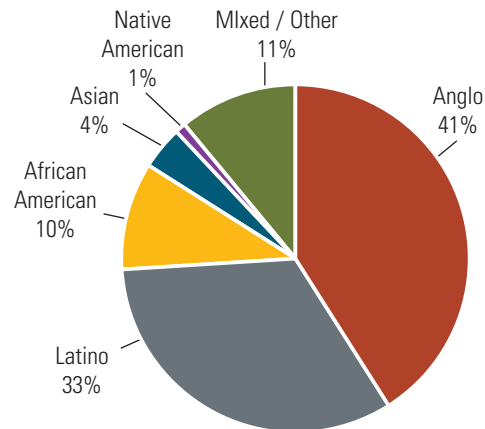

Client Ethnicity