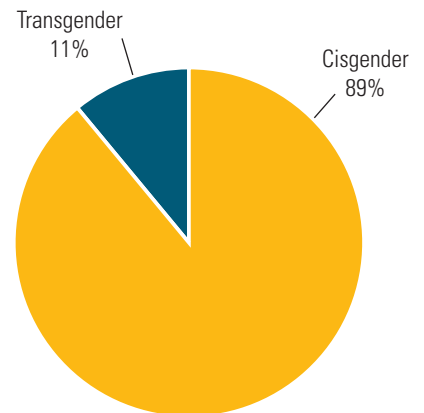

Client Gender

FY 2014 Center Staff

Sophia Arredondo
Beth Barnes
Deborah Benson
Terry Bishop
Lisa Black
Dr. Kurt Buis
Ben Cartwright
Dr. Patricia Celaya
Rick Cervantes
Vanessa Cosio
Joe Delpier

Victor Esquivel
LaRue Fields
Ricardo Gallego
Carolina Gonzales-Garcia
Vanessa Goodwin
Malia Green
Ingrid Guerrieri
Karina Guzman
Aaron Heier
Rebekah Hook
Dr. Delores Jacobs

Ian Johnson
Danielle Lopez
Connor Maddocks
Johanna Malaret
Daniela McIntosh
Sarah Merk-Benitez
Dr. Amanda Quayle
Carolina Ramos
Autumn Rashak
Kenneth Riley
Jaime Rodriguez

Hector Roman
Bianca Sales
Sarafina Scapicchio
Mary Jane Schmoll
Dr. Joe Severino
Amber Cyphers Stephens
Brandon Tate
Jerry Tomaszewicz, Jr.
Dan Uhler
Dan Vaci
Sheena Whitaker

HIV, STD & Hepatitis Branch of Public Health Services

Shauntis Bussey
Mardi Campbell
Cassandra Chavez
Lindsay Dapremont
Briana Lovett
Teresa McEntee
Dr. Kenneth Riley
Jaime Rodriguez
Daniel Uhler