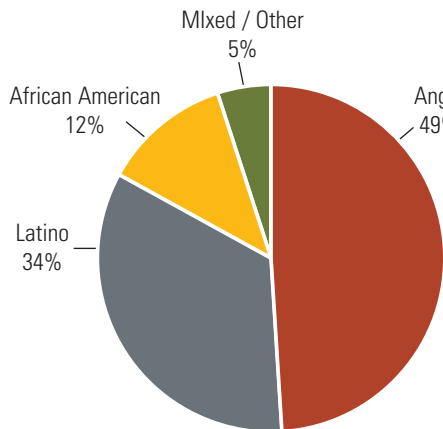

FISCAL YEAR 2014 DEMOGRAPHICS

It is an explicit goal of all Center programs to be inclusive and representative of the diversity found in the San Diego community. Honoring, promoting and celebrating our community's amazing diversity are central organizing principles for The Center, as well as part of our mission statement. We are proud that both our staff and client demographics nearly exactly reflect the demographics of San Diego County and, in some instances, are even more diverse.

Staff Ethnicity