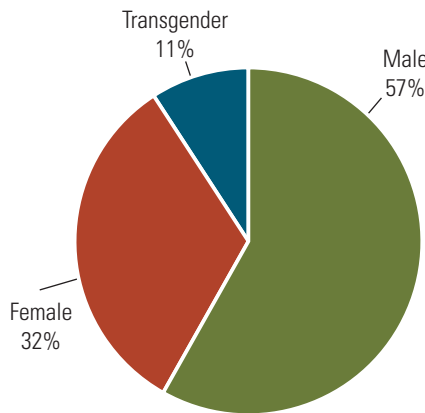

Client Gender