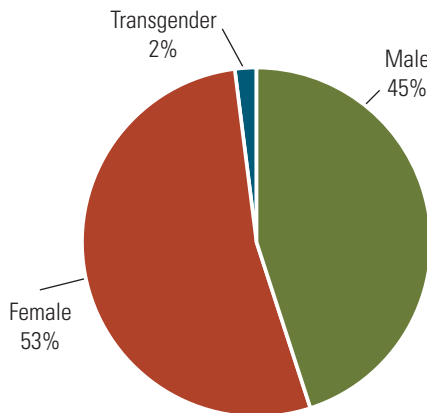

Staff Gender