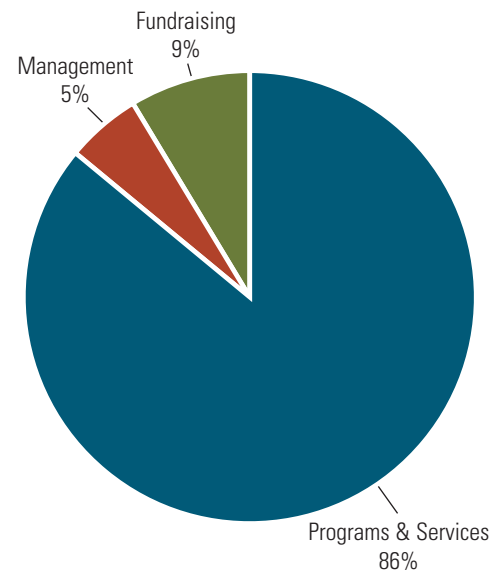

Where the Money Comes From

Where Your Money Goes

More than 85 cents of every dollar donated to The Center funds vital programs and services.

FISCAL YEAR 2014 DEMOGRAPHICS

It is an explicit goal of all Center programs to be inclusive and representative of the diversity found in the San Diego community. Honoring, promoting and celebrating our community's amazing diversity are central organizing principles for The Center, as well as part of our mission statement. We are proud that both our staff and client demographics nearly exactly reflect the demographics of San Diego County and, in some instances, are even more diverse.